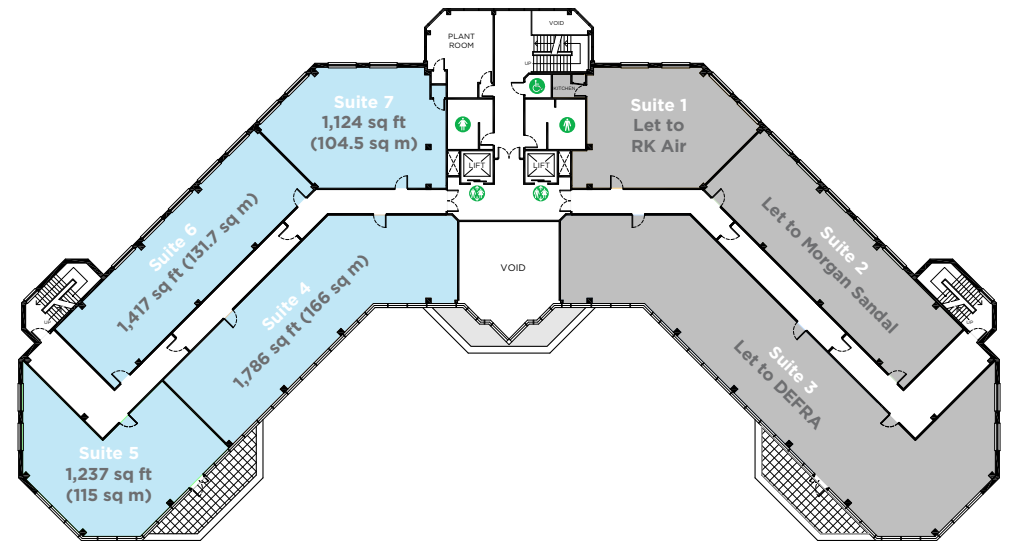

CURRENT AVAILABILITY

Ground Floor

West Wing

East Wing

First Floor

West Wing

East Wing

Suites from 1,124 sq ft (104.4 sq m)
 to 5,564 sq ft (516.9 sq m)

All areas are IPMS 3 ■ Available ■ Occupied